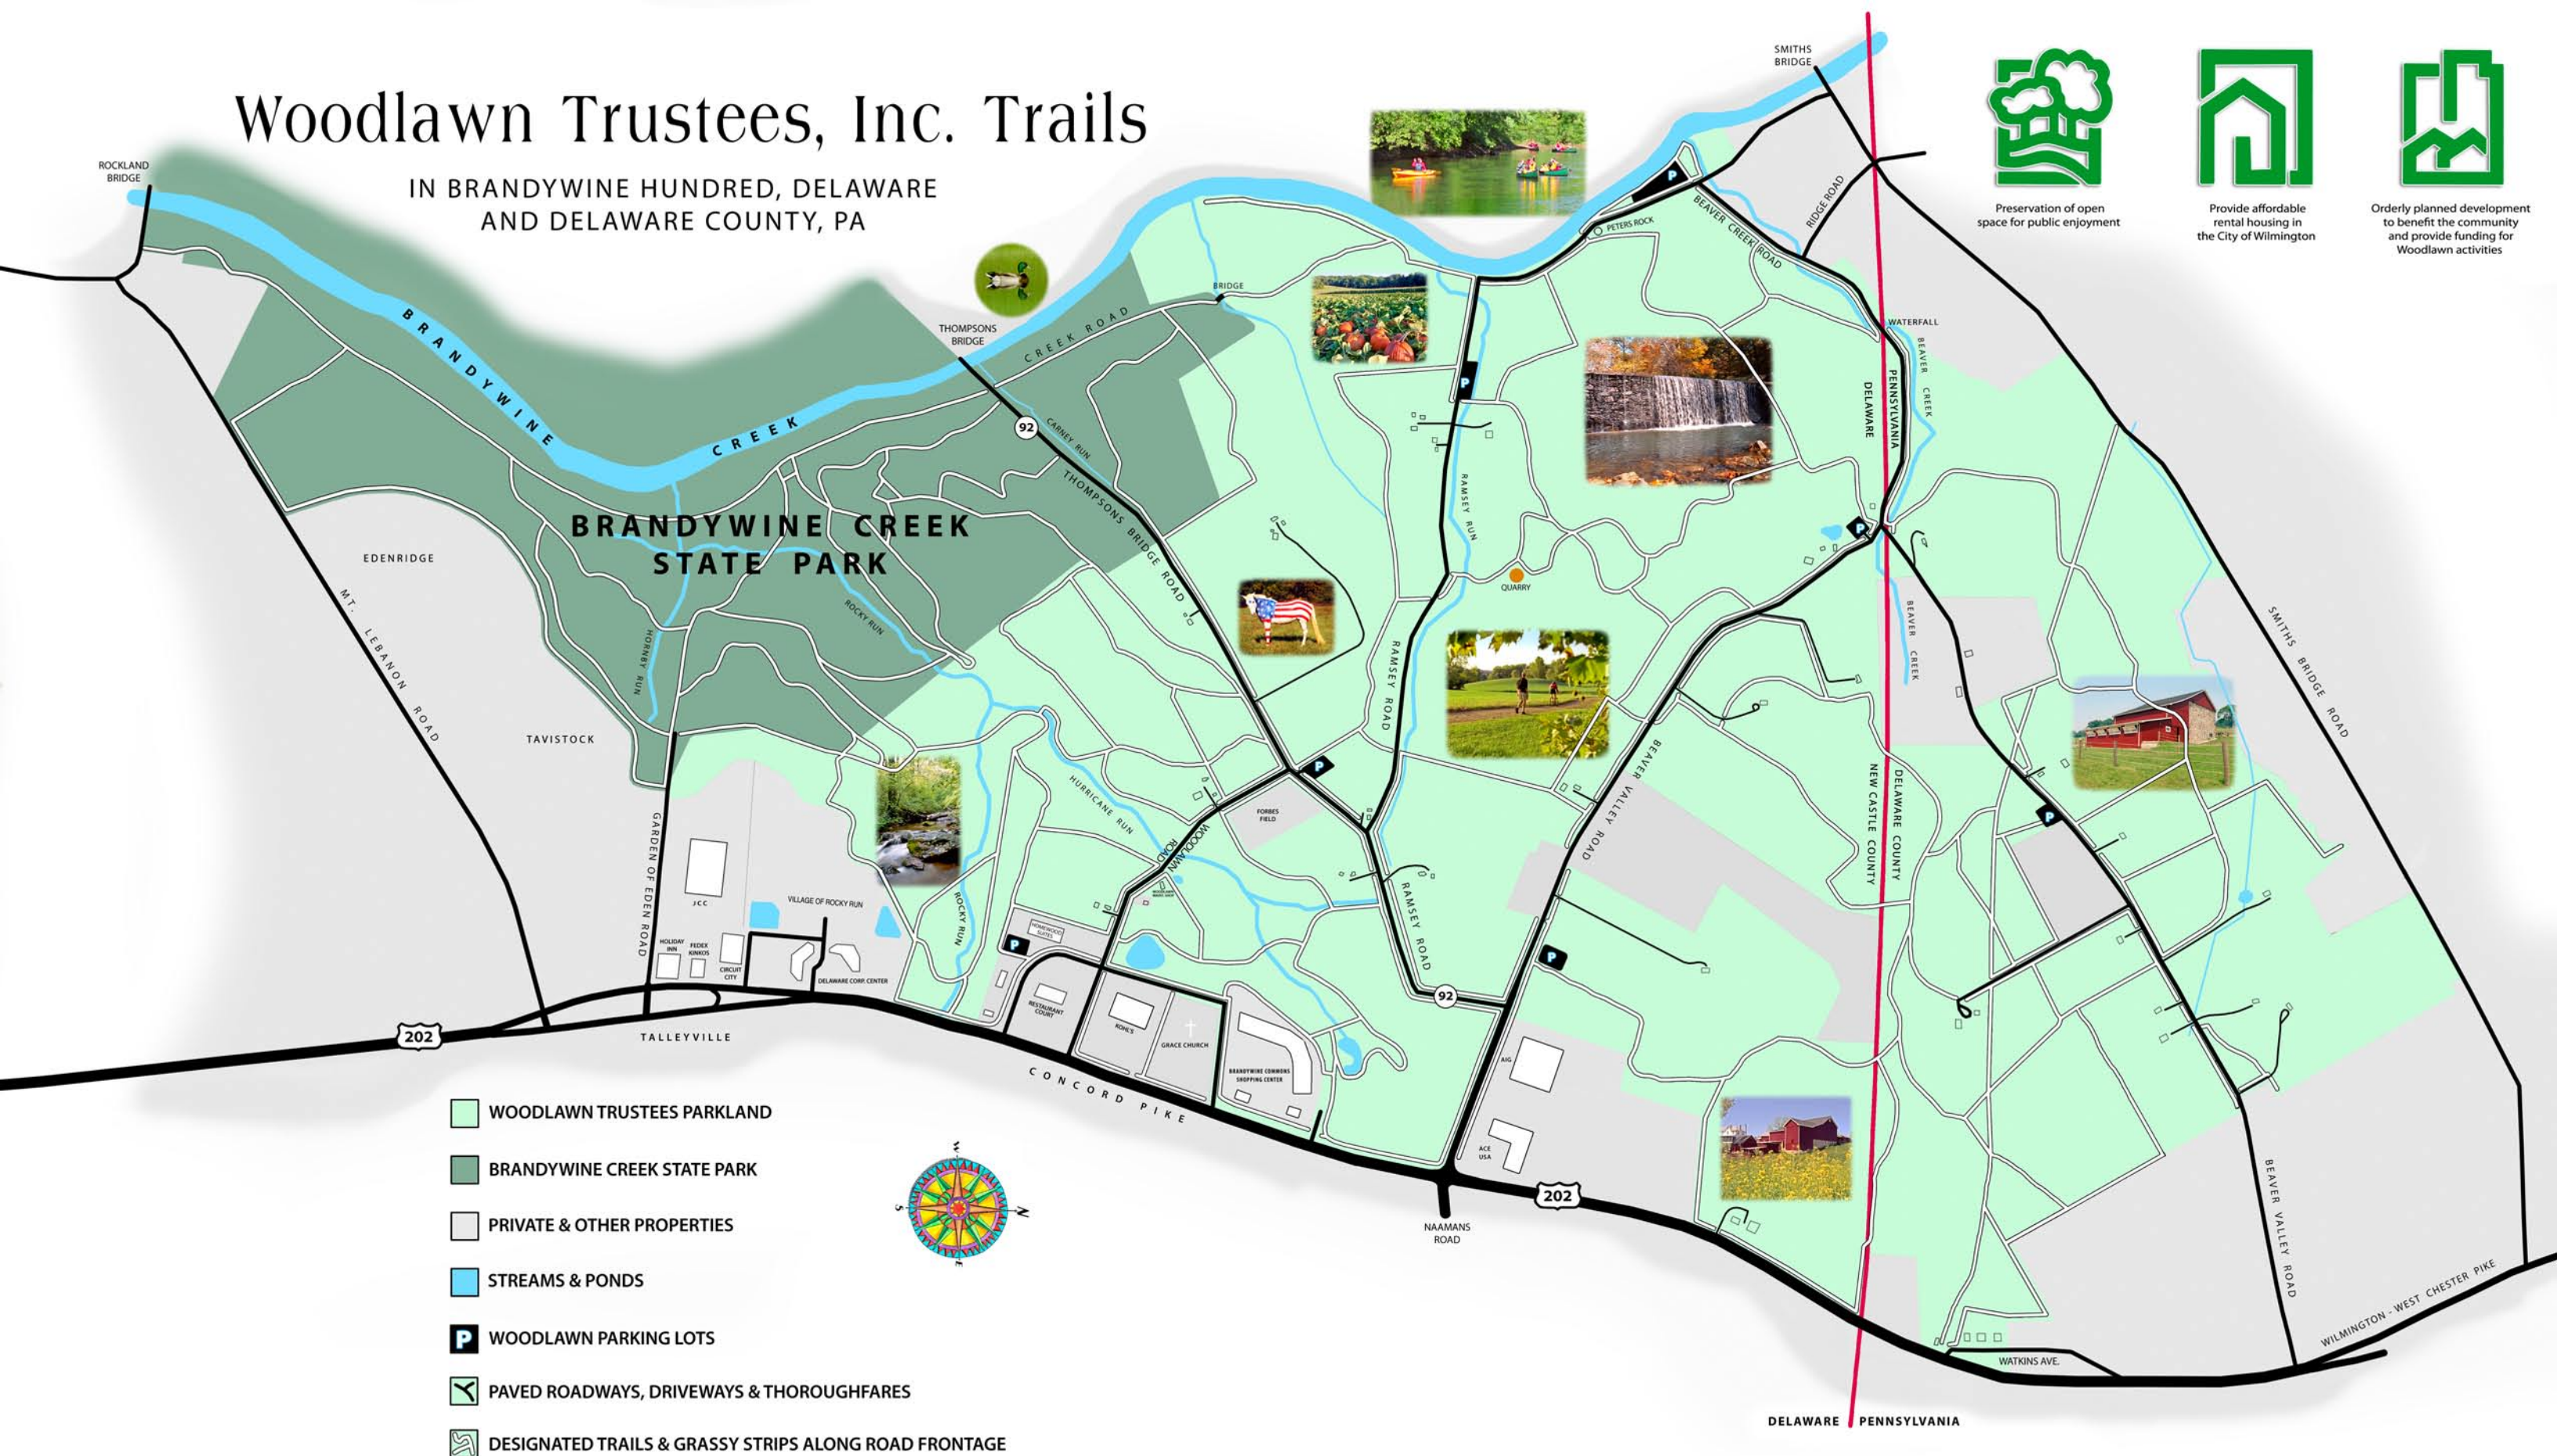

Woodlawn Trustees, Inc. Trails

IN BRANDYWINE HUNDRED, DELAWARE
AND DELAWARE COUNTY, PA

Preservation of open space for public enjoyment

Provide affordable rental housing in the City of Wilmington

Orderly planned development to benefit the community and provide funding for Woodlawn activities

- WOODLAWN TRUSTEES PARKLAND
- BRANDYWINE CREEK STATE PARK
- PRIVATE & OTHER PROPERTIES
- STREAMS & PONDS
- P WOODLAWN PARKING LOTS
- PAVED ROADWAYS, DRIVEWAYS & THOROUGHFARES
- DESIGNATED TRAILS & GRASSY STRIPS ALONG ROAD FRONTAGE